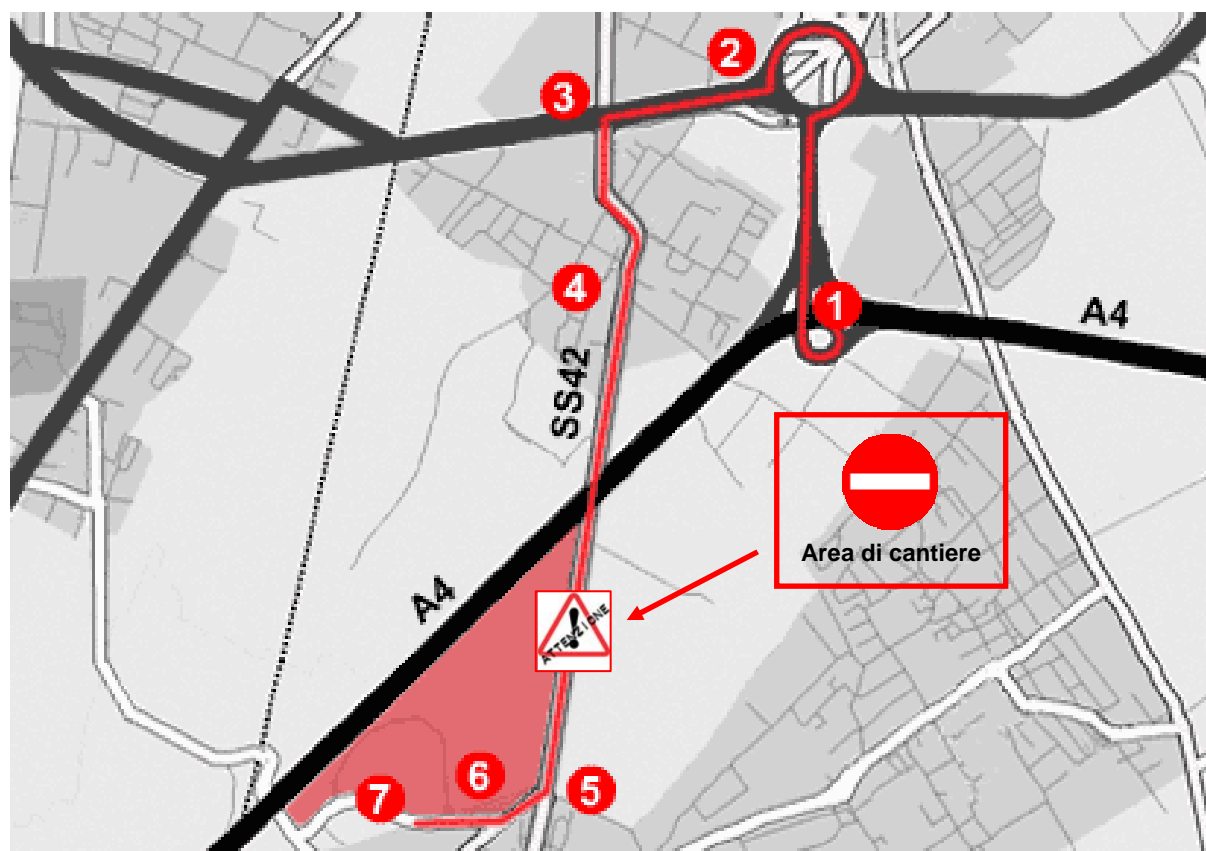

HOW TO GET HERE

Take A4 Motorway Milano-Venezia:

- 1) Exit at **Bergamo**
- 2) At the roundabout take the **fourth turn to the right** for **Treviglio Milano-Lecco [530m]**
- 3) At the first stoplight, turn **left** for **Treviglio (SS42) [190m]**
- 4) Follow **State road SS4 2** for **2km**
- 5) At the roundabout take the **first turn to the right** onto **Via Pietro Mascagni [150m]**
- 6) At the first crossing turn **right** onto **Viale Europa [180m]**
- 7) Viale Europa,2 - Entrance to **Science and Technology Park KilometroRosso**
(same entrance for Centro Ricerca Brembo)